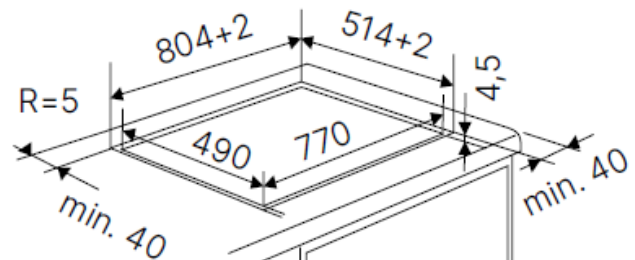

Flush installation

Flushing of pipe must be done before fittings are installed. Failure to do so voids the warranty.

Follow cleaning instructions and avoid using any harmful chemicals.

All information is for reference only. Installation shall always be based on the specs provided with actual delivered items.

For more info, visit www.kuysen.com