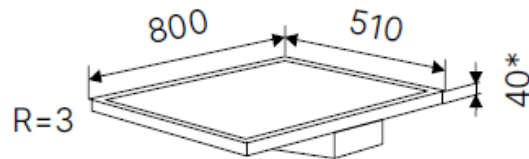

Flush installation

Flushing of pipe must be done before fittings are installed. Failure to do so voids the warranty.

Follow cleaning instructions and avoid using any harmful chemicals.

All information is for reference only. Installation shall always be based on the specs provided with actual delivered items.

For more info, visit www.kuysen.com