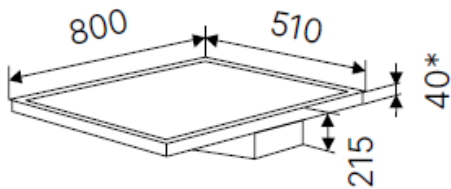

Top mount installation

* Installation depth