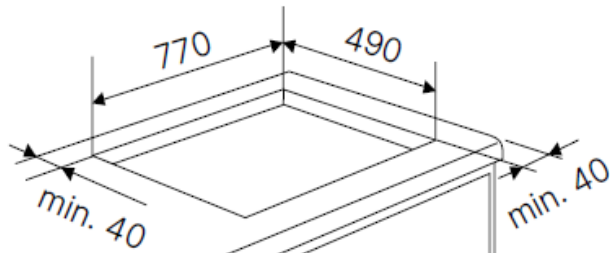

Top mount installation

* Installation depth